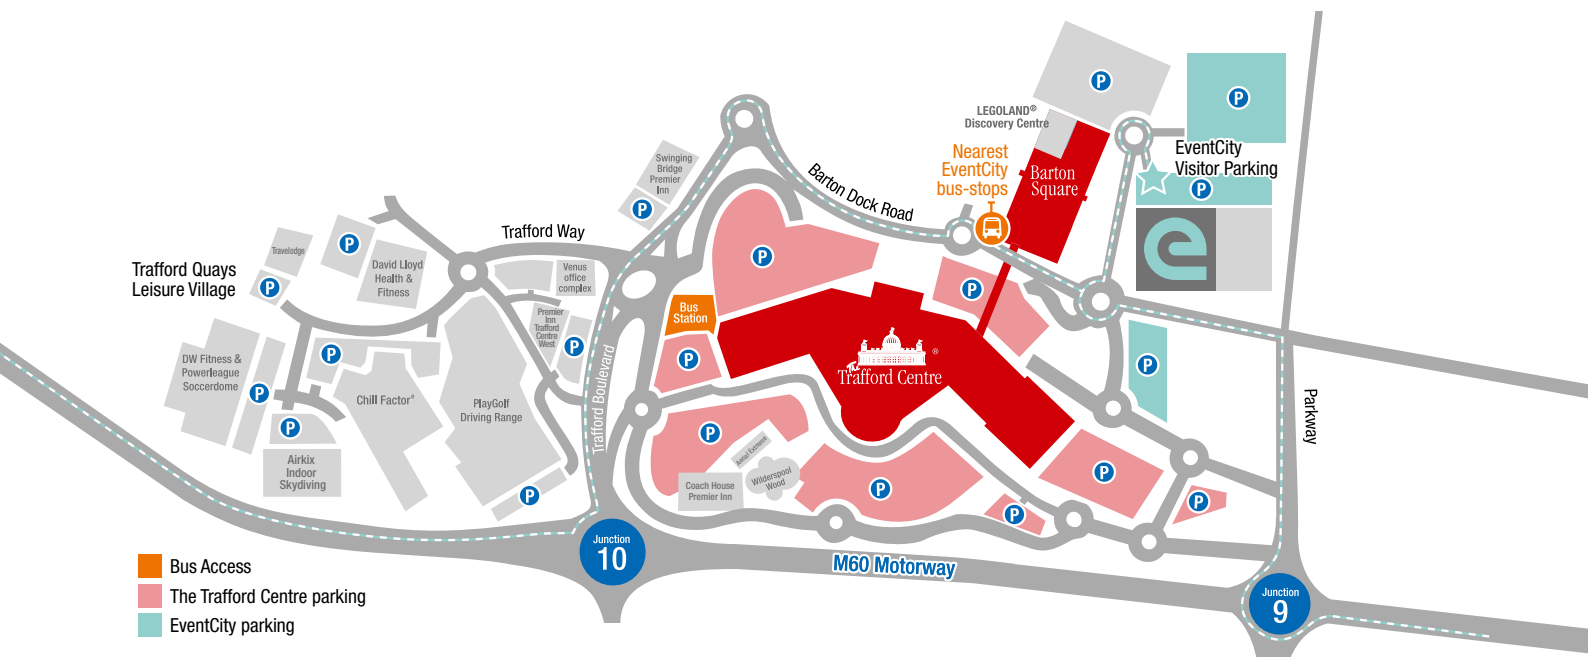

www.eventcity.co.uk

EventCity Limited
Phoenix Way
Off Barton Dock Road
Urmston
Manchester M41 7TB

EventCity
//the exhibition space//

getting to eventcity

road

The Trafford Centre is conveniently located close to junctions 9 and 10 on the M60, making it very accessible to car users. EventCity has over 3000 free car-parking spaces on-site and there is additional free parking at The Trafford Centre (see map).

The Sat nav reference is M17 8AS.

train and bus

From Manchester Piccadilly

Bus services X50 or 250 from Piccadilly Gardens Bus Station (see bus info) descending at the nearest EventCity bus stop.

From Manchester Victoria

Bus service 100 (every 12 minutes) or Service 110 every 20 minutes descending at The Trafford Centre Bus Station.

Salford Crescent

Bus service 100 (bus stop located on the A6 above the station) which runs every 12 minutes descending at The Trafford Centre Bus Station.

bus

Nearest EventCity bus-stops

There are two bus-stops within 5 minutes walking distance of EventCity (see map) which are serviced by the following:

Manchester City Centre's Express Service **X50**

The Trafford Centre's high frequency express bus link leaving Piccadilly Gardens Bus Station Stand K every 15 minutes from early until late 7 days a week 363 days a year (via MediaCityUK and MUFC).